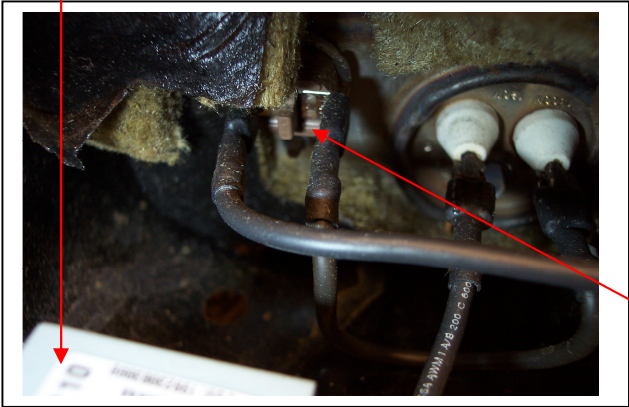

HI-LIMIT THERMOSTAT
PTPD0197