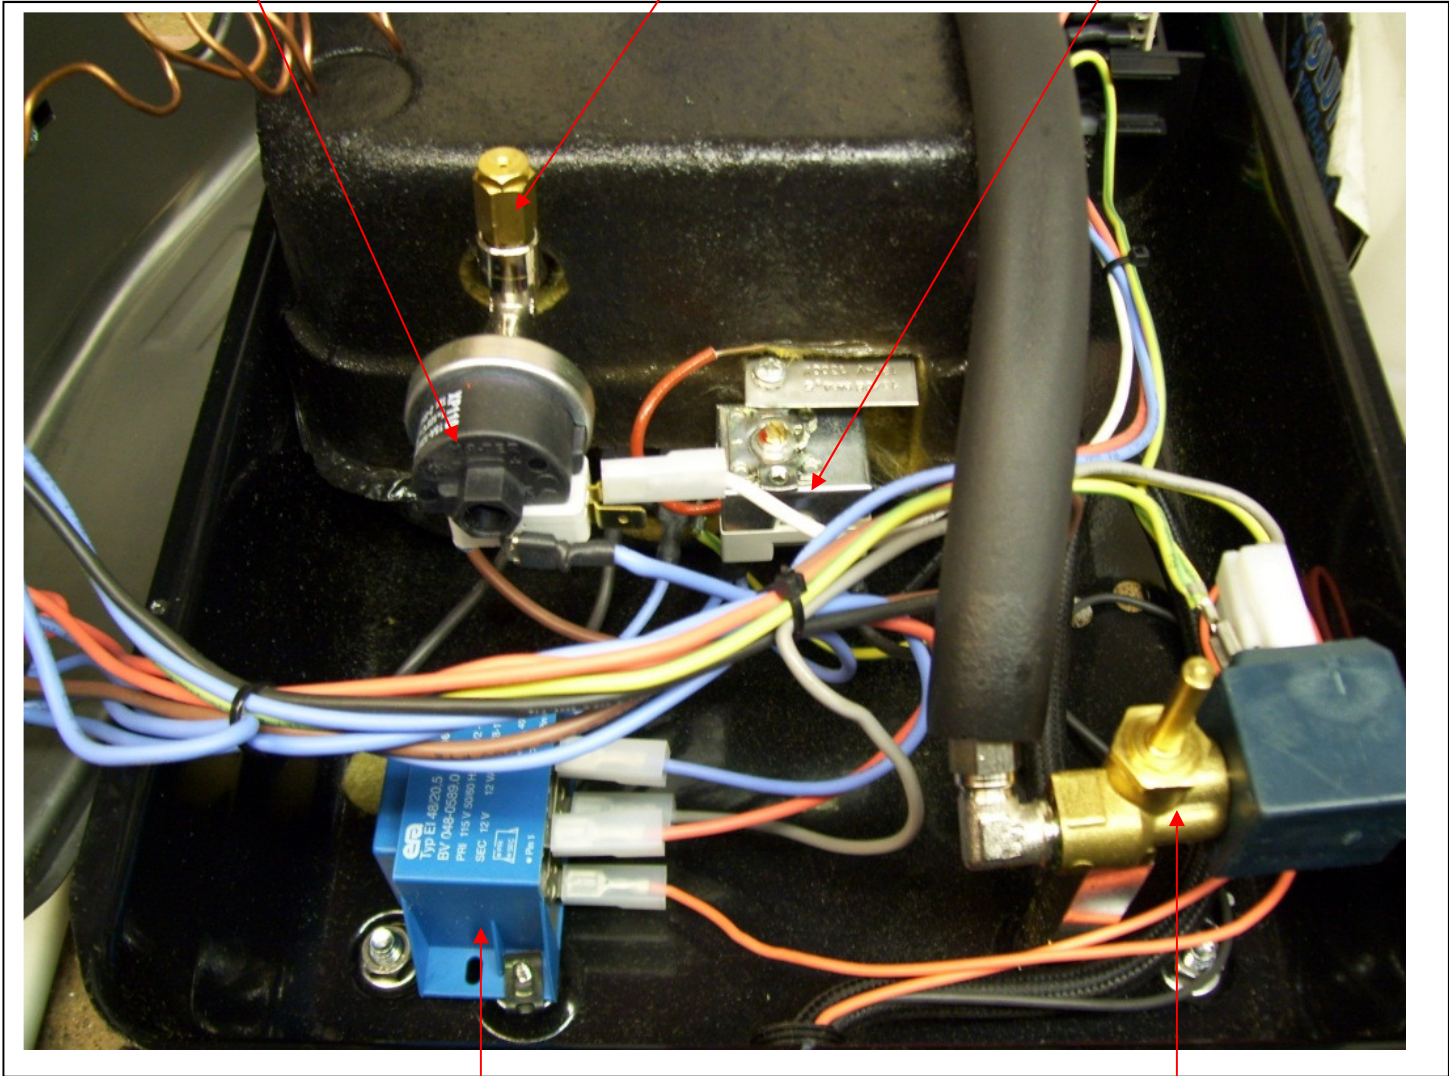

STEAM PRESSURE SWITCH:
PTPJ0953

PRESSURE RELIEF VALVE:
PTPJ0953

THERMOSTAT:
PTPD0026

TRANSFORMER
PTPD0734