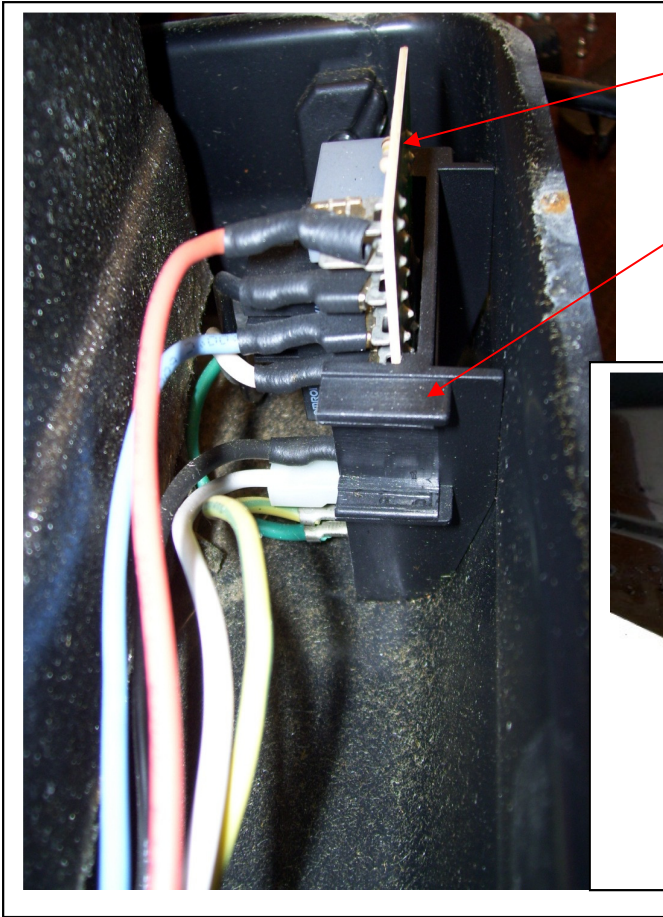

MB07 VAPOR CLEANING MACHINE

LOW WATER INDICATOR LIGHT
PTPD1450

STEAM PRESSURE GAUGE
PTPD1441

STEAM PRESSURE ADJUSTMENT
KNOB: PTPD0077
SCREW: PTPD1326
GASKET: PTPD1547

BOILER POWER SWITCH
PTPD1410

STEAM SWITCH
PTPD1410

BODY STEAM WAND: **PTPD0101**
SCREWS: **PTPD0010**

HOSE GUARD
PTPD0634

STEAM WAND ADAPTER: **PTPD0096**
O-RING: **PTPD0093**
HOSE CLAMP: **PTPD0095**

STEAM PRESSURE SWITCH:
PTPJ0953

PRESSURE RELIEF VALVE:
PTPJ0953

THERMOSTAT:
PTPD0026

TRANSFORMER
PTPD0734

SOLENOID VALVE
PTPD0710

HI-LIMIT THERMOSTAT
PTPD0197

CIRCUIT BOARD
PTPD2080

CIRCUIT BOARD RETAINER
PTPD1522

DRAIN PLUG: PTPD0770
O-RING: PTPD0331
CAP: PTPD0060

WHEEL: PTPD0045