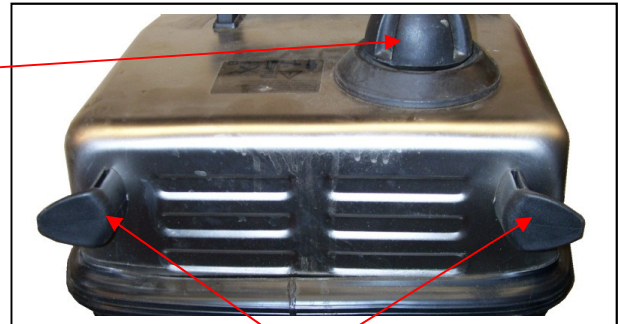

MB07 VAPOR CLEANING MACHINE

LOW WATER INDICATOR LIGHT
PTPD1450

STEAM PRESSURE GAUGE
PTPD1441

STEAM PRESSURE ADJUSTMENT
KNOB: PTPD0077
SCREW: PTPD1326
GASKET: PTPD1547

BOILER POWER SWITCH
PTPD1410

STEAM SWITCH
PTPD1410

STEAM READY INDICATOR LIGHT
PTPD1451

PRESSURE RELIEF / FILLER CAP: **PTPJ1469**
O-RING: **PTPD0437**

CORD WRAP BRACKETS: **PTPD0045**

STEAM WAND SWITCH
PTPD0411

STEAM WAND POPPET: **PTPD0096**
POPPETSPRING: **PTPD0098**
SPRING RETAINER: **PTPD0097**