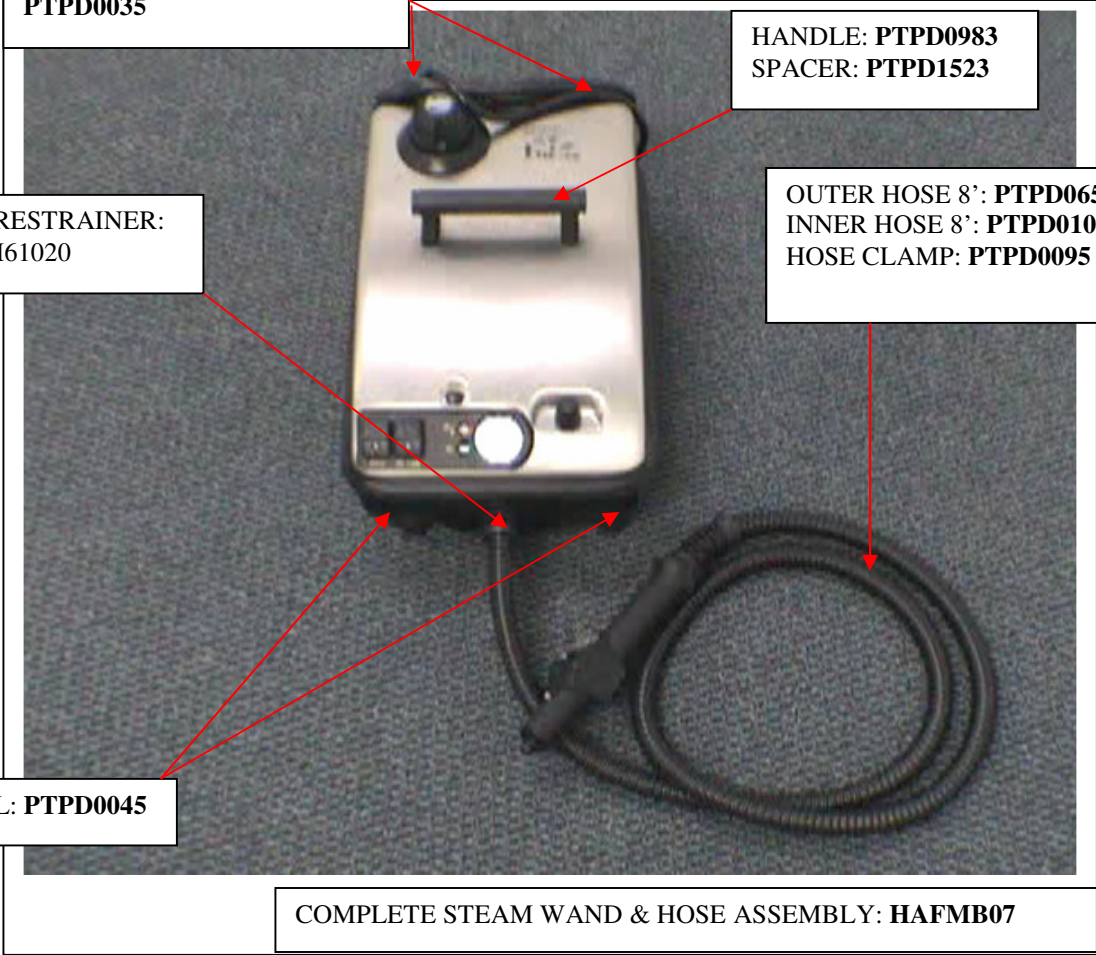

COMPLETE STEAM WAND & HOSE ASSEMBLY: HAFMB07