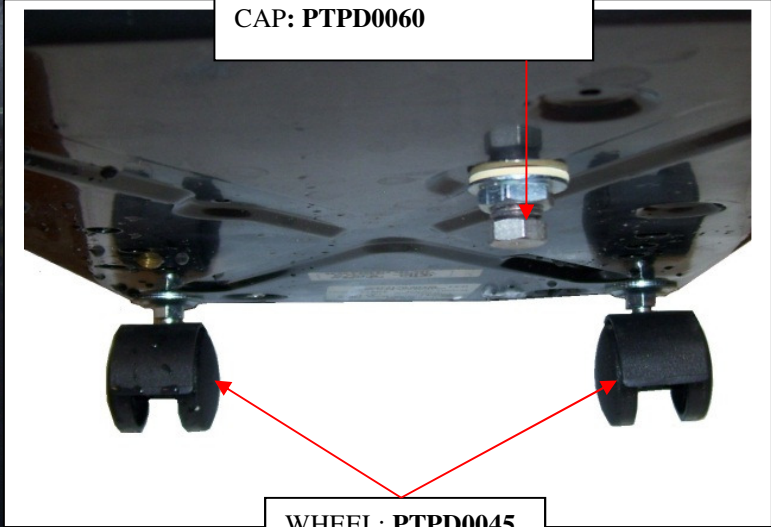

BODY STEAM WAND: **PTPD0101**
SCREWS: **PTPD0010**

HOSE GUARD
PTPD0634

STEAM WAND ADAPTER: **PTPD0096**
O-RING: **PTPD0093**
HOSE CLAMP: **PTPD0095**

STEAM PRESSURE SWITCH:
PTPJ0953

PRESSURE RELIEF VALVE:
PTPJ0953

THERMOSTAT:
PTPD0026

TRANSFORMER
PTPD0734

SOLENOID VALVE
PTPD0710

HI-LIMIT THERMOSTAT
PTPD0197

CIRCUIT BOARD
PTPD2080

CIRCUIT BOARD RETAINER
PTPD1522

DRAIN PLUG: PTPD0770
O-RING: PTPD0331
CAP: PTPD0060

WHEEL: PTPD0045